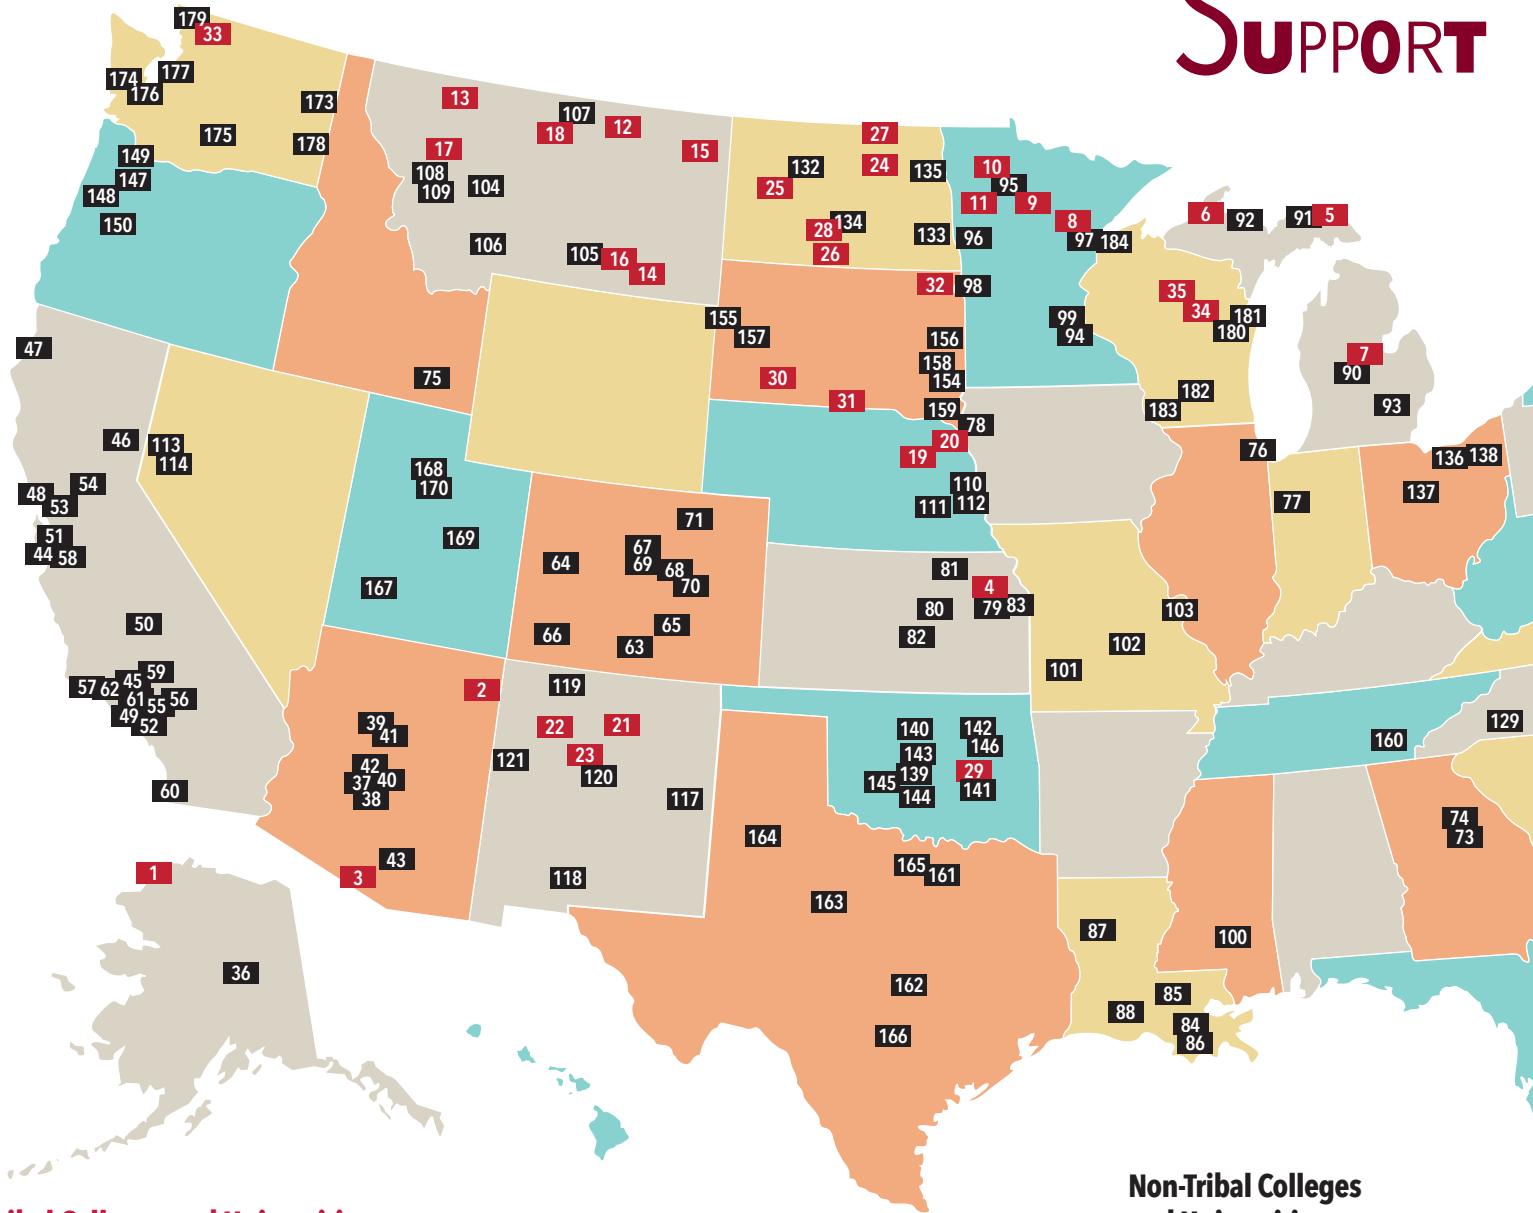

MAP OF SCHOLARSHIP SUPPORT

Tribal Colleges and Universities

Alaska 1 Ilisagvik College, Barrow Arizona 2 Dine College, Tsailé* 3 Tohono O'odham Community College, Sells Kansas 4 Haskell Indian Nations University, Lawrence* Michigan 5 Bay Mills Community College, Brimley 6 Keweenaw Bay Ojibwa Community College, Baraga 7 Saginaw Chippewa Tribal College, Mount Pleasant Minnesota 8 Fond du Lac Tribal & Community College, Cloquet 9 Leech Lake Tribal College, Cass Lake 10 Red Lake Nation College, Red Lake 11 White Earth Tribal and Community College, Mahanomen	Montana 12 Aaniiih Nakoda College, Harlem 13 Blackfeet Community College, Browning 14 Chief Dull Knife College, Lame Deer 15 Fort Peck Community College, Poplar 16 Little Big Horn College, Crow Agency 17 Salish Kootenai College, Pablo* 18 Stone Child College, Box Elder Nebraska 19 Little Priest Tribal College, Winnebago 20 Nebraska Indian Community College, Macy New Mexico 21 Institute of American Indian Arts, Santa Fe** 22 Navajo Technical University, Crownpoint** 23 Southwestern Indian Polytechnic Institute, Albuquerque North Dakota 24 Cankdeska Cikana Community College, Fort Totten 25 Nueta Hidatsa Sahnish College, New Town*

Non-Tribal Colleges and Universities

26 Sitting Bull College, Fort Yates** 27 Turtle Mountain Community College, Belcourt* 28 United Tribes Technical College, Bismarck* Oklahoma 29 College of the Muscogee Nation, Okmulgee South Dakota 30 Oglala Lakota College, Kyle** 31 Sinte Gleska University, Mission** 32 Sisseton Wahpeton College, Agency Village Washington 33 Northwest Indian College, Bellingham* Wisconsin 34 College of Menominee Nation, Keshena 35 Lac Courte Oreilles Ojibwa Community College, Hayward	Alaska 36 University of Alaska - Fairbanks, Fairbanks Arizona 37 Arizona State University, Tempe 38 Chandler-Gilbert Community College, Chandler 39 Coconino Community College, Flagstaff 40 Mesa Community College, Mesa 41 Northern Arizona University, Flagstaff 42 Ottawa University - Phoenix, Phoenix 43 University of Arizona, Tucson California 44 Cabrillo College, Aptos 45 Chapman University, Orange 46 Feather River Community College, Quincy 47 Humboldt State University, Arcata 48 Mills College, Oakland 49 Pepperdine University, Malibu 50 Porterville College, Porterville 51 Stanford University, Stanford 52 University of California - Irvine, Irvine 53 University of California - Berkeley, Berkeley

* TCUs offering bachelor's degrees.
** TCUs offering bachelor's and master's degrees.
All other TCUs offer associate degrees.