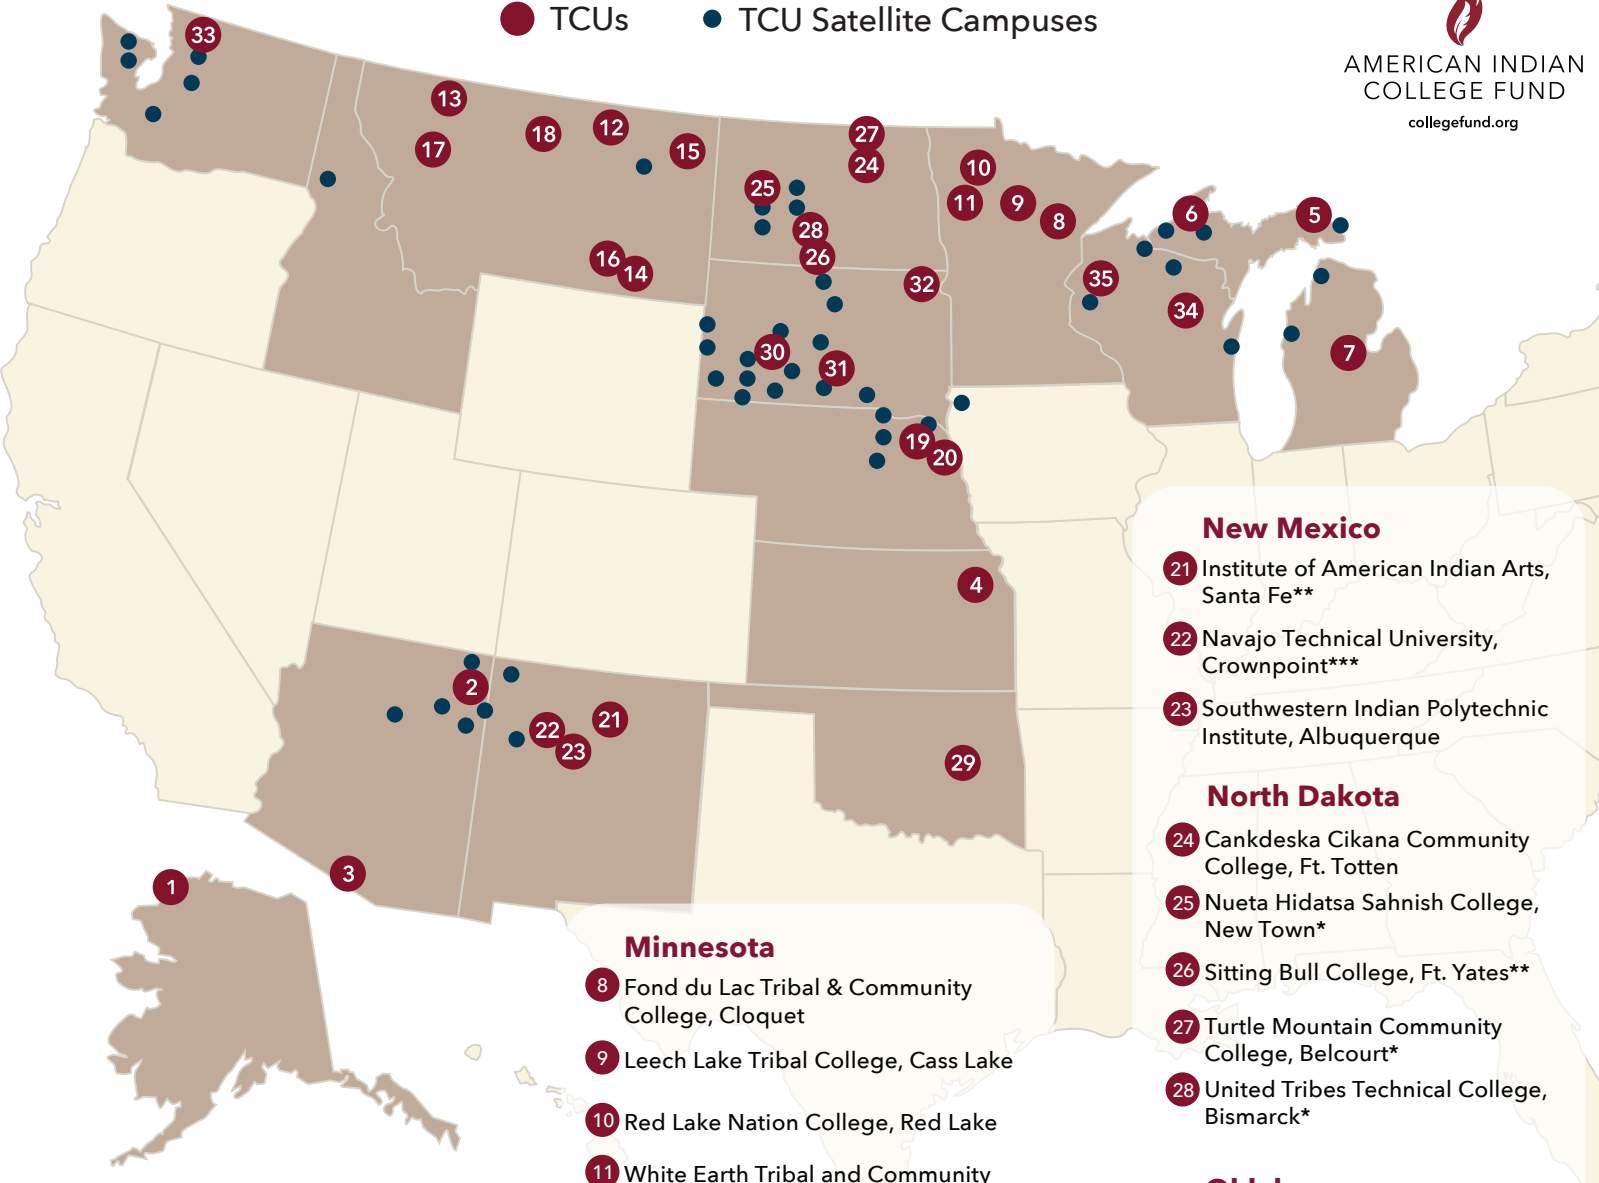

Oklahoma

- 29 College of the Muscogee Nation, Okmulgee

South Dakota

- 30 Oglala Lakota College, Kyle**
- 31 Sinte Gleska, Antelope**
- 32 Sisseton Wahpeton College, Sisseton

Washington

- 33 Northwest Indian College, Bellingham*

Wisconsin

- 34 College of Menominee Nation, Keshena*
- 35 Lac Courte Oreilles Ojibwe College, Hayward**

AMERICAN INDIAN
COLLEGE FUND

collegefund.org

Tribal Colleges and Universities

● TCUs ● TCU Satellite Campuses

Alaska

- 1 Ilisaġvik College, Barrow*

Arizona

- 2 Diné College, Tsaile*
- 3 Tohono O'odham Community College, Sells

Kansas

- 4 Haskell Indian Nations University, Lawrence*

Michigan

- 5 Bay Mills Community College, Brimley*
- 6 Keweenaw Bay Ojibwa Community College, Baraga
- 7 Saginaw Chippewa Tribal College, Mount Pleasant

Minnesota

- 8 Fond du Lac Tribal & Community College, Cloquet
- 9 Leech Lake Tribal College, Cass Lake
- 10 Red Lake Nation College, Red Lake
- 11 White Earth Tribal and Community College, Mahanomen

Montana