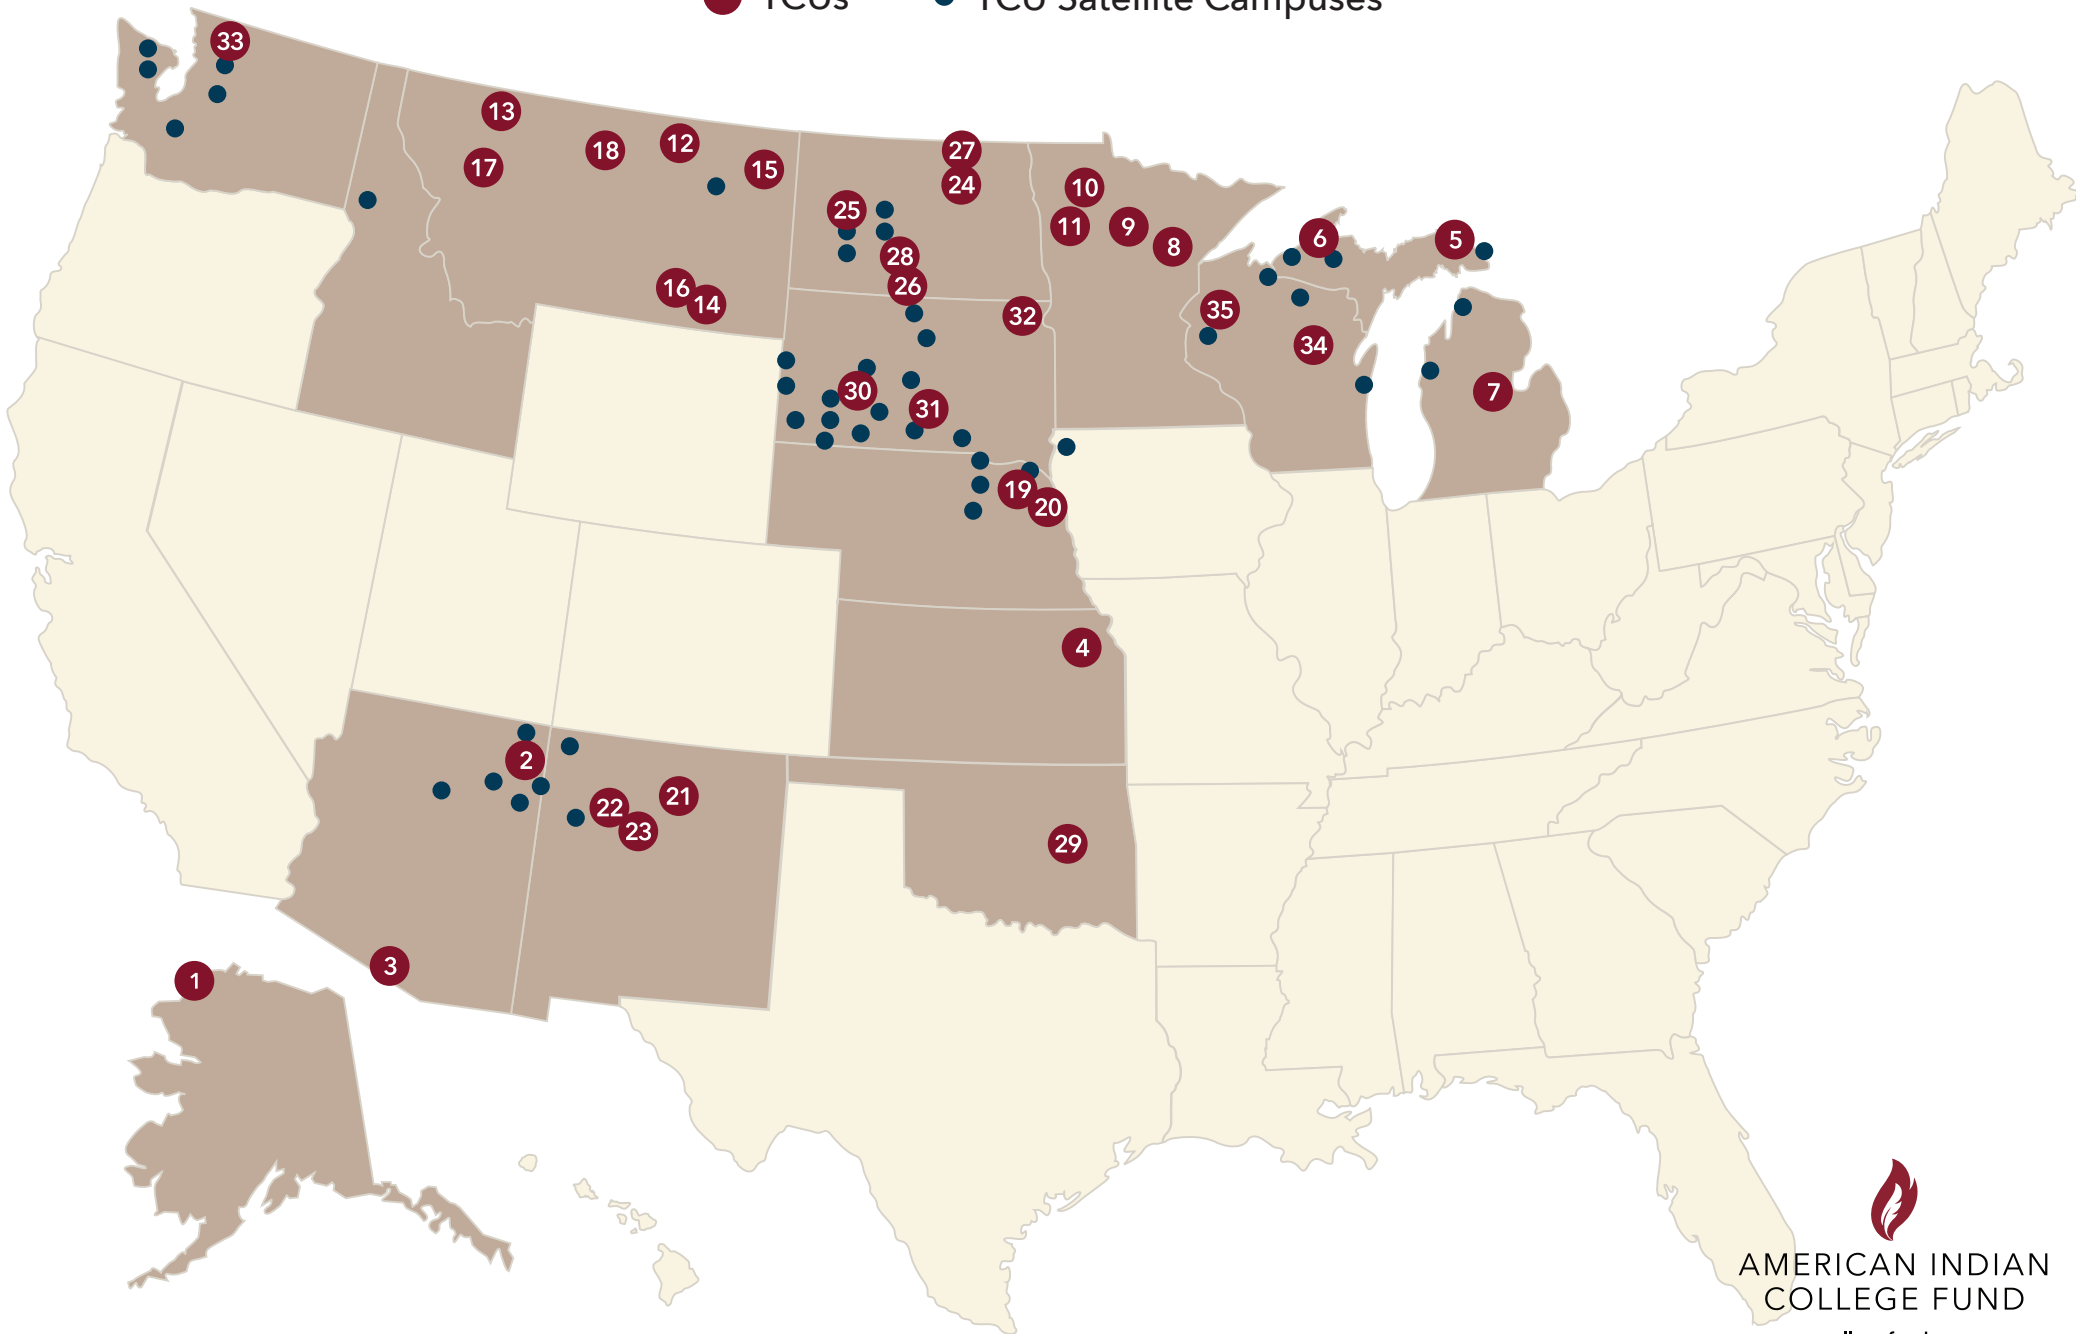

Tribal Colleges and Universities

● TCUs ● TCU Satellite Campuses

AMERICAN INDIAN
COLLEGE FUND

collegefund.org

Tribal Colleges and Universities

Alaska

- 1 Ilisagvik College, Barrow*

Arizona

- 2 Diné College, Tsaile*
- 3 Tohono O'odham Community College, Sells

Kansas

- 4 Haskell Indian Nations University, Lawrence*

Michigan

- 5 Bay Mills Community College, Brimley*
- 6 Keweenaw Bay Ojibwa Community College, Baraga
- 7 Saginaw Chippewa Tribal College, Mount Pleasant

Minnesota

- 8 Fond du Lac Tribal & Community College, Cloquet
- 9 Leech Lake Tribal College, Cass Lake
- 10 Red Lake Nation College, Red Lake
- 11 White Earth Tribal and Community College, Mahanomen

Montana

- 12 Aaniiih Nakoda College, Harlem*
- 13 Blackfeet Community College, Browning*
- 14 Chief Dull Knife College, Lame Deer
- 15 Fort Peck Community College, Poplar
- 16 Little Big Horn College, Crow Agency
- 17 Salish Kootenai College, Pablo**
- 18 Stone Child College, Box Elder*