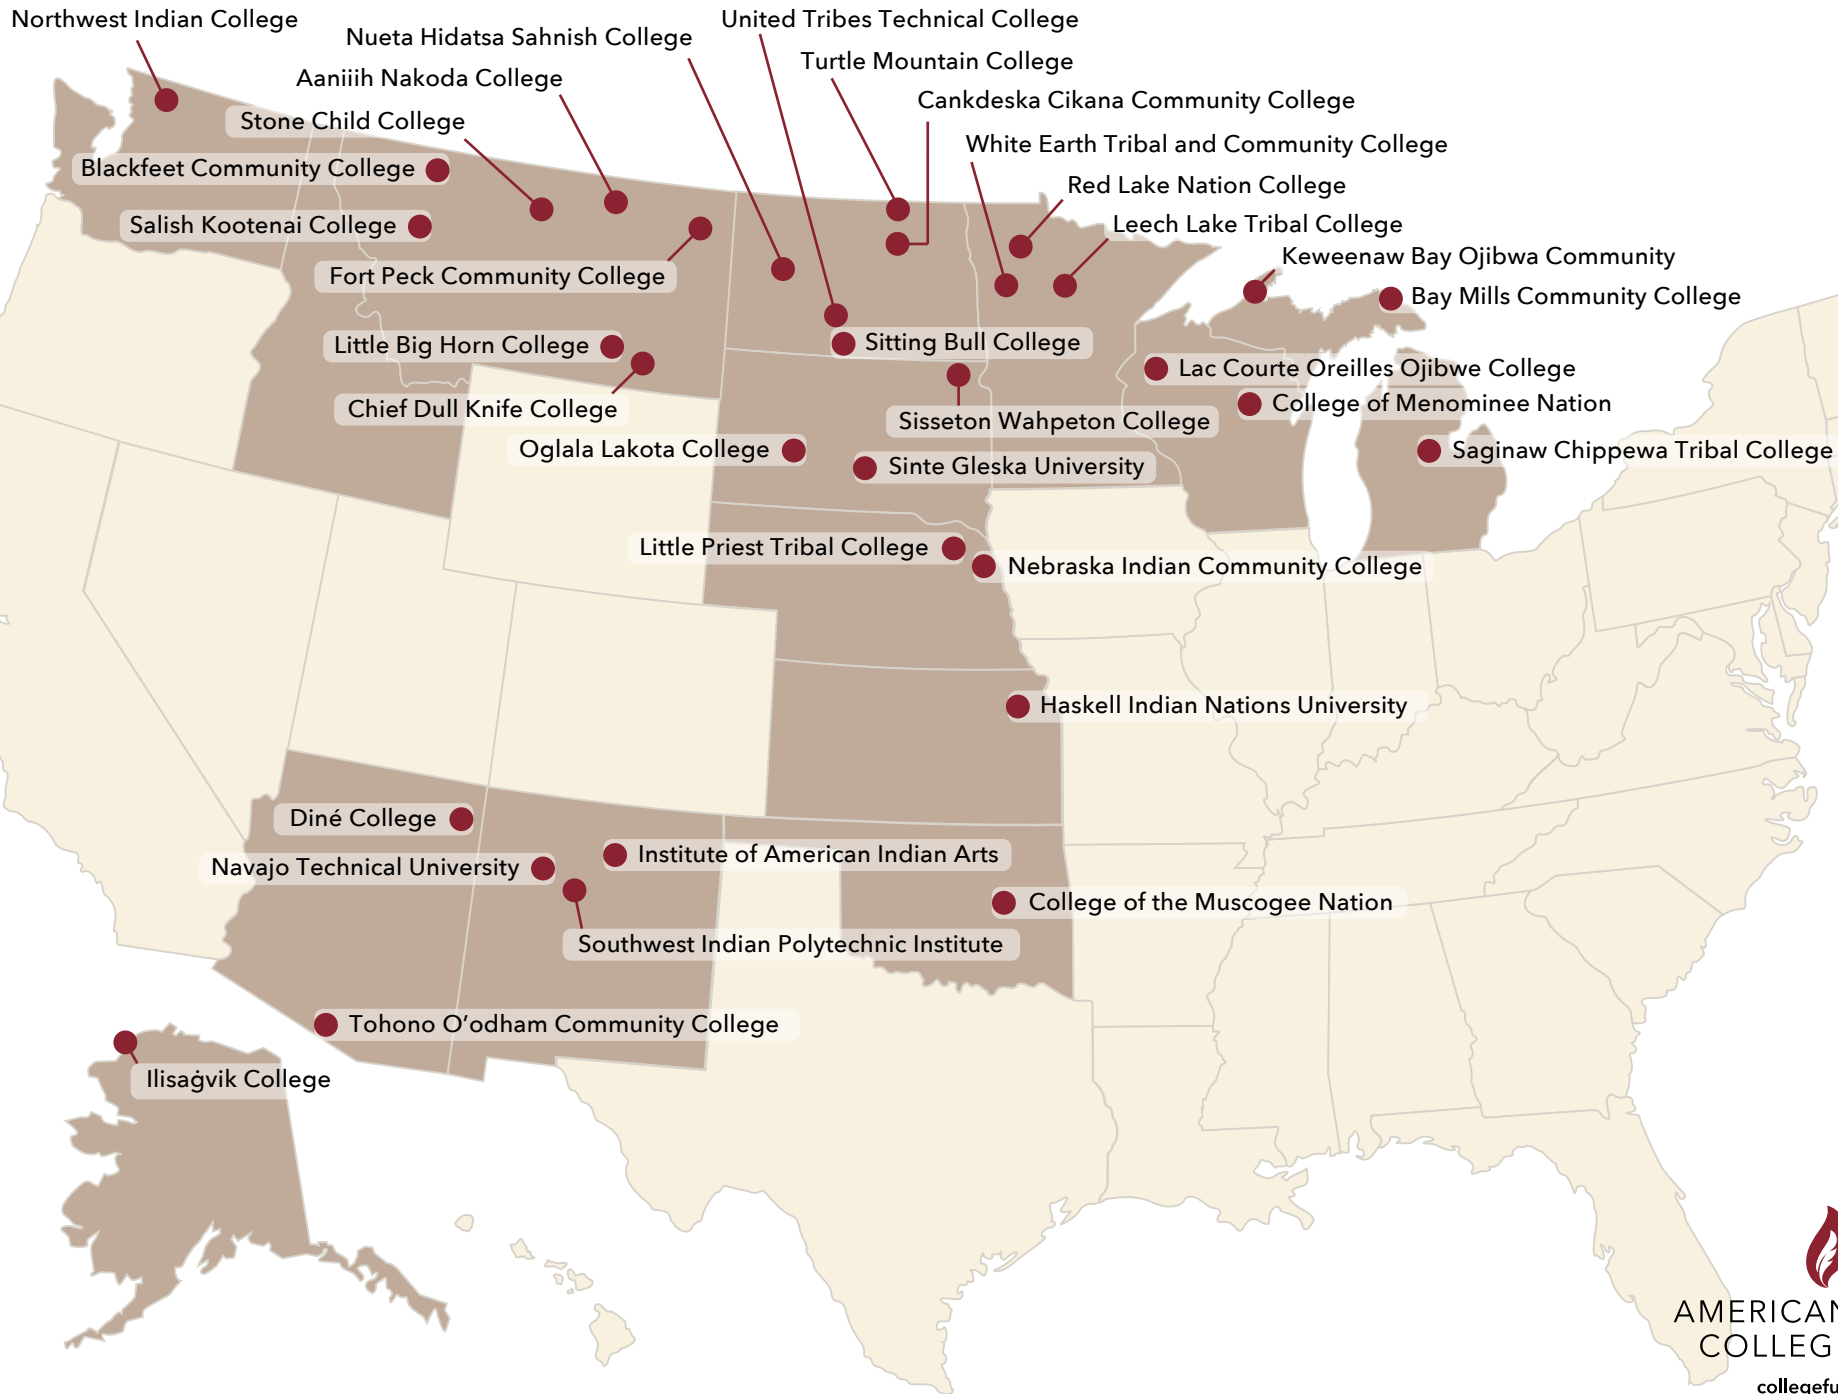

# Tribal Colleges and Universities

AMERICAN INDIAN  
COLLEGE FUND

[collegefund.org](http://collegefund.org)

# Tribal Colleges and Universities

● TCUs ● TCU Satellite Campuses

## Alaska

- 1 Ilisaġvik College, Barrow\*

## Minnesota

- 8 Leech Lake Tribal College, Cass Lake
- 9 Red Lake Nation College, Red Lake
- 10 White Earth Tribal and Community College, Mahnomon