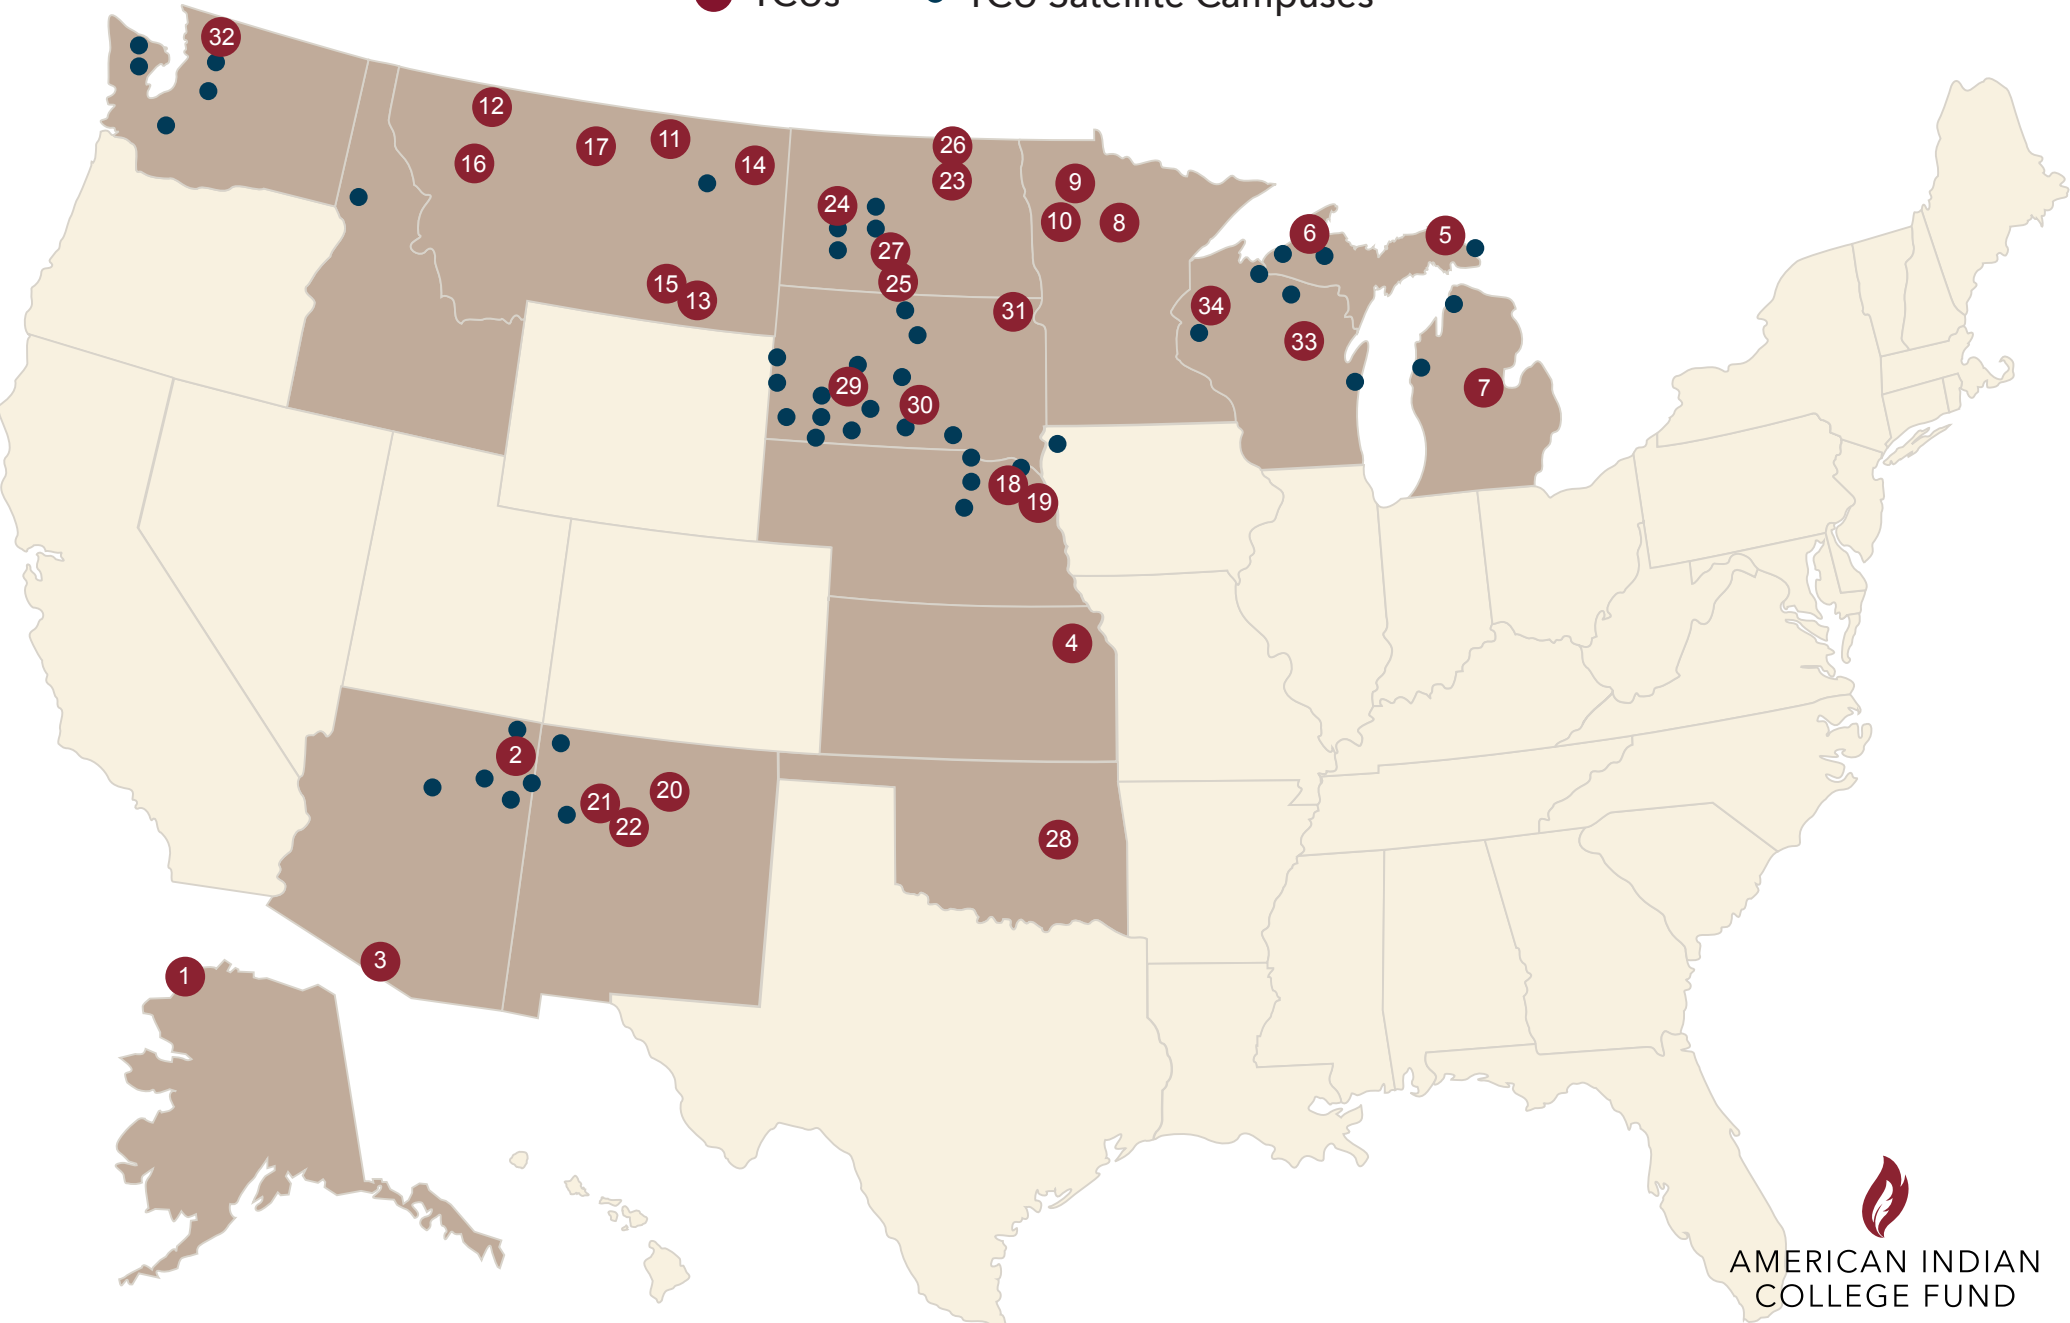

## South Dakota

- 29 Oglala Lakota College, Kyle\*\*
- 30 Sinte Gleska, Antelope\*\*
- 31 Sisseton Wahpeton College, Sisseton

## Washington

- 32 Northwest Indian College, Bellingham\*

## Wisconsin

- 33 College of Menominee Nation, Keshena\*
- 34 Lac Courte Oreilles Ojibwe College, Hawyard\*\*

# Tribal Colleges and Universities

● TCUs    ● TCU Satellite Campuses