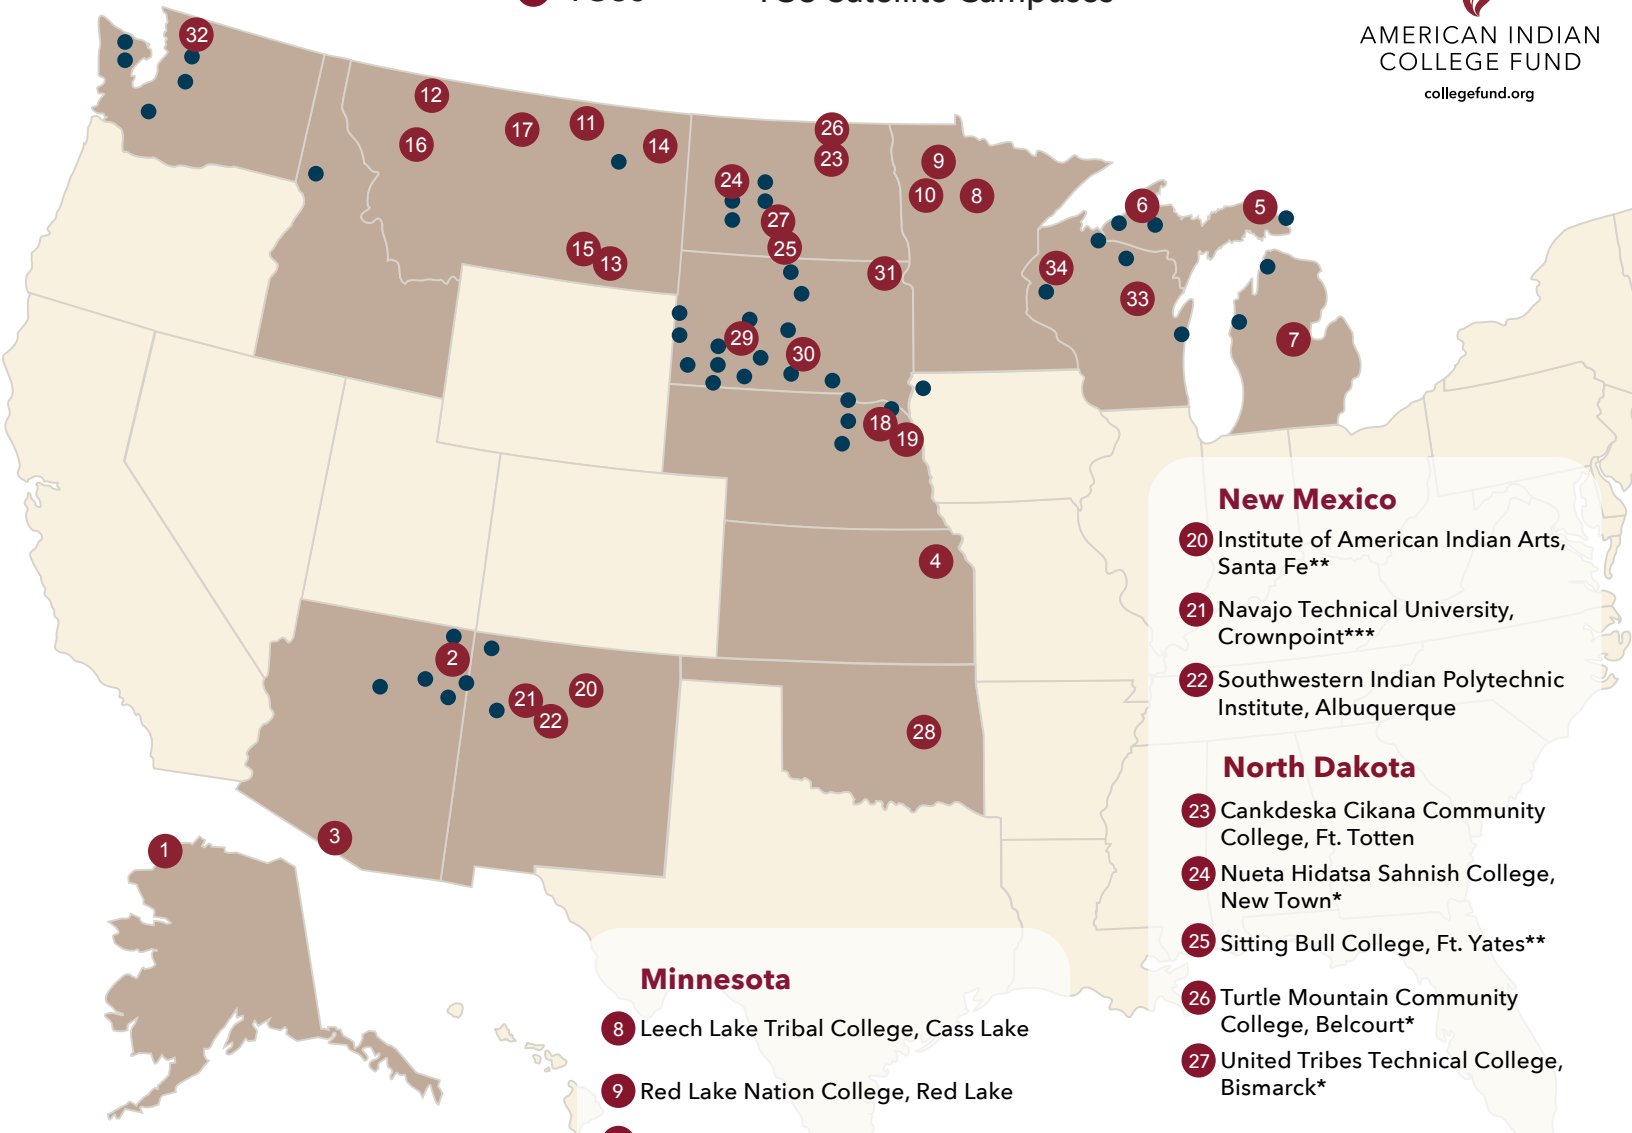

# Tribal Colleges and Universities

AMERICAN INDIAN  
COLLEGE FUND

[collegefund.org](http://collegefund.org)

# Tribal Colleges and Universities

● TCUs ● TCU Satellite Campuses

## Alaska

- 1 Ilisaġvik College, Barrow\*

## Minnesota

- 8 Leech Lake Tribal College, Cass Lake
- 9 Red Lake Nation College, Red Lake
- 10 White Earth Tribal and Community College, Mahnomon